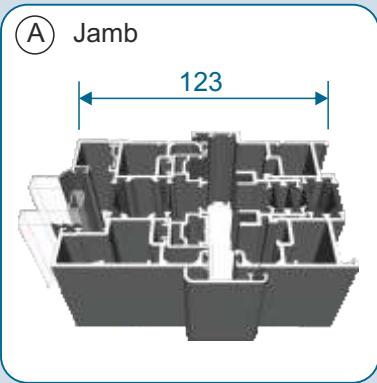

Technical

All sizes in mm