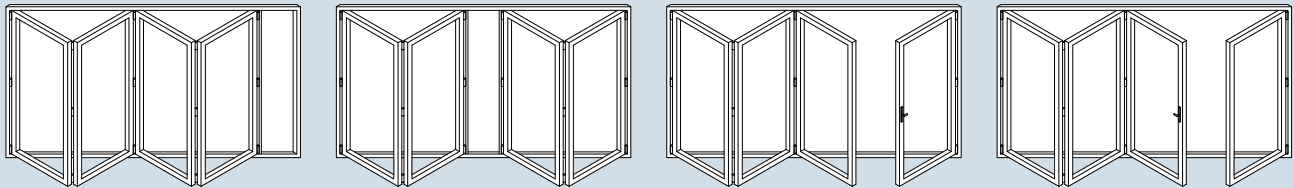

## Options

- 2 to 7 panel folding configurations.
- Low or standard rebated thresholds.
- Square or chamfered bead to the interior.
- Square or rounded profile to the exterior.
- White, light grey or black gaskets.
- Range of quality hardware in a variety of colours.
- Dust free integrated blinds.
- Colour matched aluminium quad trims.

# Door Styles

1 & 2 Panels

3 Panels

4 Panels

5 Panels

6 Panels

7 Panels

## Door Heights

Minimum Height	1600
Maximum Height	2400

- All bi-folding door styles can be mirrored from shown.
- All styles have a choice to either open out or open in.
- The sizes detailed above are for guidance only.
- If the sizes you require are less than the minimum or exceed our maximum recommended sizes please contact us.