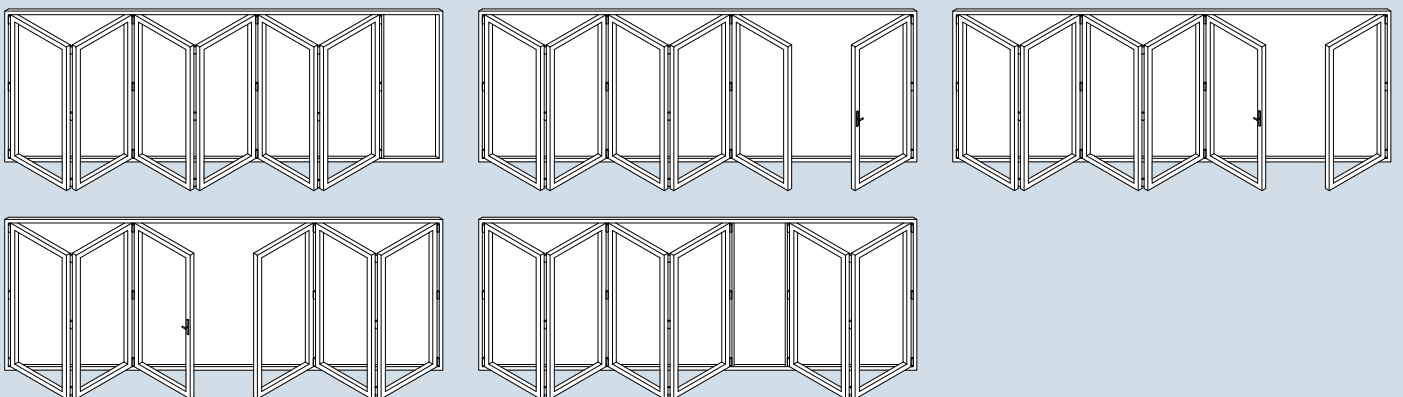

# Door Styles

1 & 2 Panels

3 Panels

4 Panels

5 Panels

6 Panels

7 Panels

## Door Heights

Minimum Height	1600
Maximum Height	2400

- All bi-folding door styles can be mirrored from shown.
- All styles have a choice to either open out or open in.
- The sizes detailed above are for guidance only.
- If the sizes you require are less than the minimum or exceed our maximum recommended sizes please contact us.