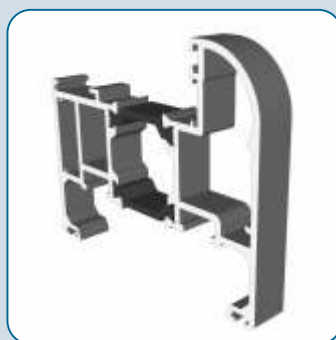

Key Features

- Patented concealed hinges for a clean look.
- Security tested to PAS 24.
- Weather tested low threshold.
- Flush stylish handles to compliment the modern feel of the door.
- Utilises the natural strength of aluminium to create slim, thermally broken profiles.
- Uses low maintenance, hard wearing powder coated aluminium.
- Over 200 single or dual colours.
- Also offered in Single or French door styles to match.
- Exceptional array of security features as standard.
- Doors are bottom hung and run on double stainless steel tracks.
- All door styles have the option to open in or out.
- Document 'Q' compliant.
- Internally beaded for added security.

Options

- 2 to 7 panel folding configurations.
- Low or standard rebated thresholds.
- Square or chamfered bead to the interior.
- Square or rounded profile to the exterior.
- White, light grey or black gaskets.
- Range of quality hardware in a variety of colours.
- Dust free integrated blinds.
- Colour matched aluminium quad trims.