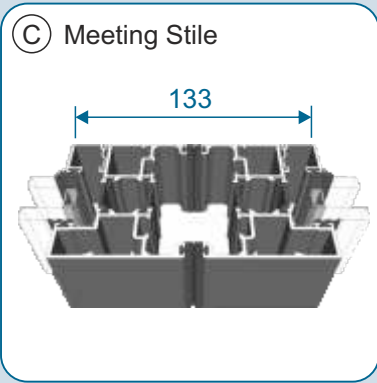

Technical

All sizes in mm