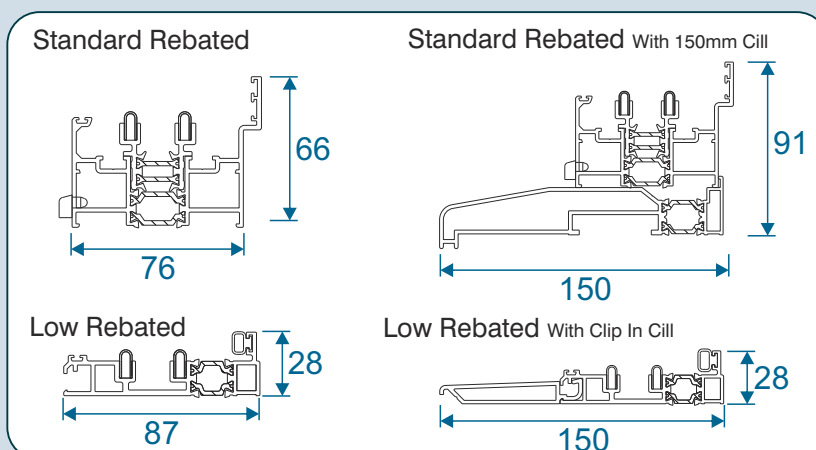

## Performance

Our doors are designed to provide the best performance possible. With the longevity of aluminium and minimal maintenance needed these doors are designed to last the test of time.

U-Value W/M <sup>2</sup> K	Air Permeability	Water Tightness	Wind Resistance	Security
 1.8	 600 Pa	 450 Pa	 1200 Pa	 PAS 24

## Threshold Options

- 66mm Standard rebated threshold.
- 28mm Low rebated threshold with optional clip in cill.
- Optional projection cills are available (add 25mm to the threshold height).
- Cills come in 4 projections 85mm, 150mm, 190mm or 225mm.
- Standard rebated provides a fully weather rated threshold.
- Low rebated provides a slim yet weather rated threshold.