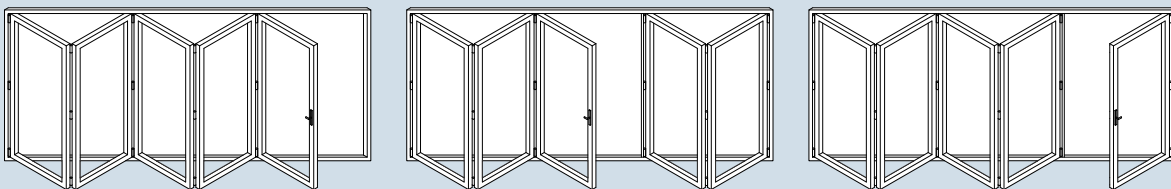

## Options

- 2 to 7 panel folding configurations.
- Low or standard rebated thresholds.
- Square or chamfered bead to the interior.
- Square or rounded profile to the exterior.
- White, light grey or black gaskets.
- Range of quality hardware in a variety of colours.
- Dust free integrated blinds.
- Colour matched aluminium quad trims.

# Door Styles

1 & 2 Panels

3 Panels

4 Panels

5 Panels

6 Panels

7 Panels

## Door Heights

Minimum Height	1600
Maximum Height	2400

- All bi-folding door styles can be mirrored from shown.
- All styles have a choice to either open out or open in.
- The sizes detailed above are for guidance only.
- If the sizes you require are less than the minimum or exceed our maximum recommended sizes please contact us.