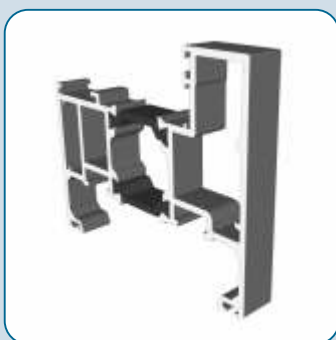

Key Features

- Patented concealed hinges for a clean look.
- Security tested to PAS 24.
- Weather tested low threshold.
- Flush stylish handles to compliment the modern feel of the door.
- Utilises the natural strength of aluminium to create slim, thermally broken profiles.
- Uses low maintenance, hard wearing powder coated aluminium.
- Over 200 single or dual colours.
- Also offered in Single or French door styles to match.
- Exceptional array of security features as standard.
- Doors are bottom hung and run on double stainless steel tracks.
- All door styles have the option to open in or out.
- Document 'Q' compliant.
- Internally beaded for added security.

Options

- 2 to 7 panel folding configurations.
- Low or standard rebated thresholds.
- Square or chamfered bead to the interior.
- Square or rounded profile to the exterior.
- White, light grey or black gaskets.
- Range of quality hardware in a variety of colours.
- Dust free integrated blinds.
- Colour matched aluminium quad trims.