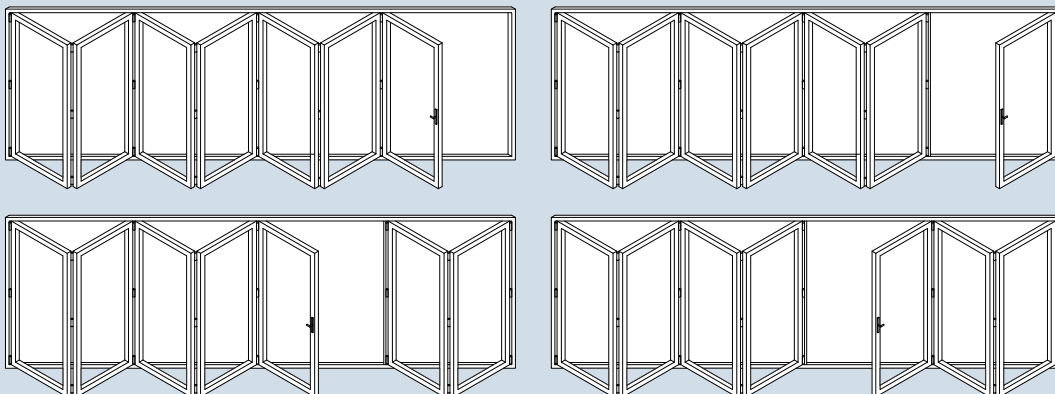

# Door Styles

1 & 2 Panels

3 Panels

4 Panels

5 Panels

6 Panels

7 Panels

## Door Heights

Minimum Height	1600
Maximum Height	2400

- All bi-folding door styles can be mirrored from shown.
- All styles have a choice to either open out or open in.
- The sizes detailed above are for guidance only.
- If the sizes you require are less than the minimum or exceed our maximum recommended sizes please contact us.