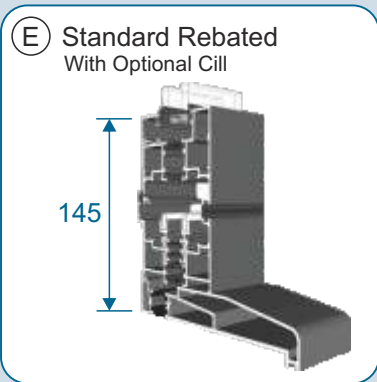

Technical

All sizes in mm