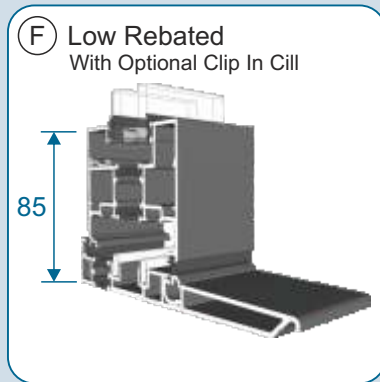

Technical

All sizes in mm